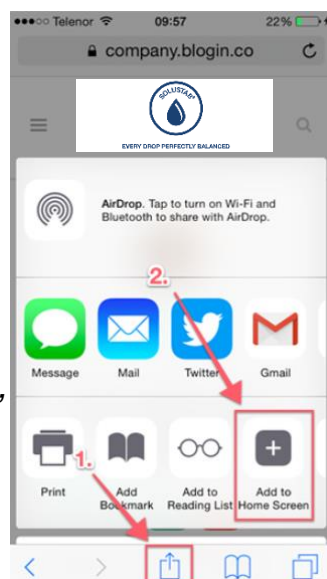

## Step 6.

Insert the SoluStab calculator to your phone's home screen

Click on the box icon at the bottom of the page

Select

"Add to home screen"

Name it and press "Add"