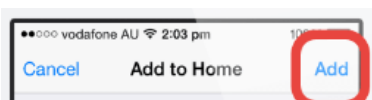

## Step 6.

Insert the SoluStab calculator to your phone's home screen

Click on the box icon at the bottom of the page

Select

"Add to home screen"

Name it and press "Add"